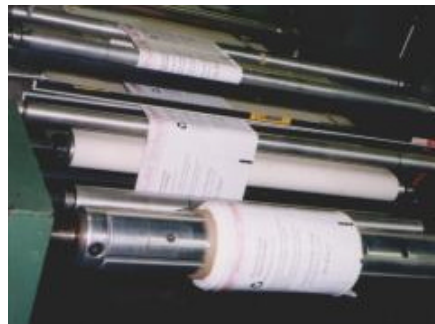

[Promotional & Retail](#)

[Contact Us](#)

Converting Capabilities

Banners on a roll.

Poly Shapes has a wide variety of converting equipment and polymer film converting capabilities, including: sideweld, bottomweld, wicketing, pouches, tapered flower sleeves, small and large shape machines, slitting and perforating.

**Call Us Today
800-605-9359**

Tape Closure Bags on a Roll

Wicketed Bags

Metal Grommet Bags

[-- Print This Page --](#)

POLY SHAPES CORPORATION
46 East End Drive

PHONE: 847-428-5311
Fax: 847-428-8869

Gilberts, IL 60136